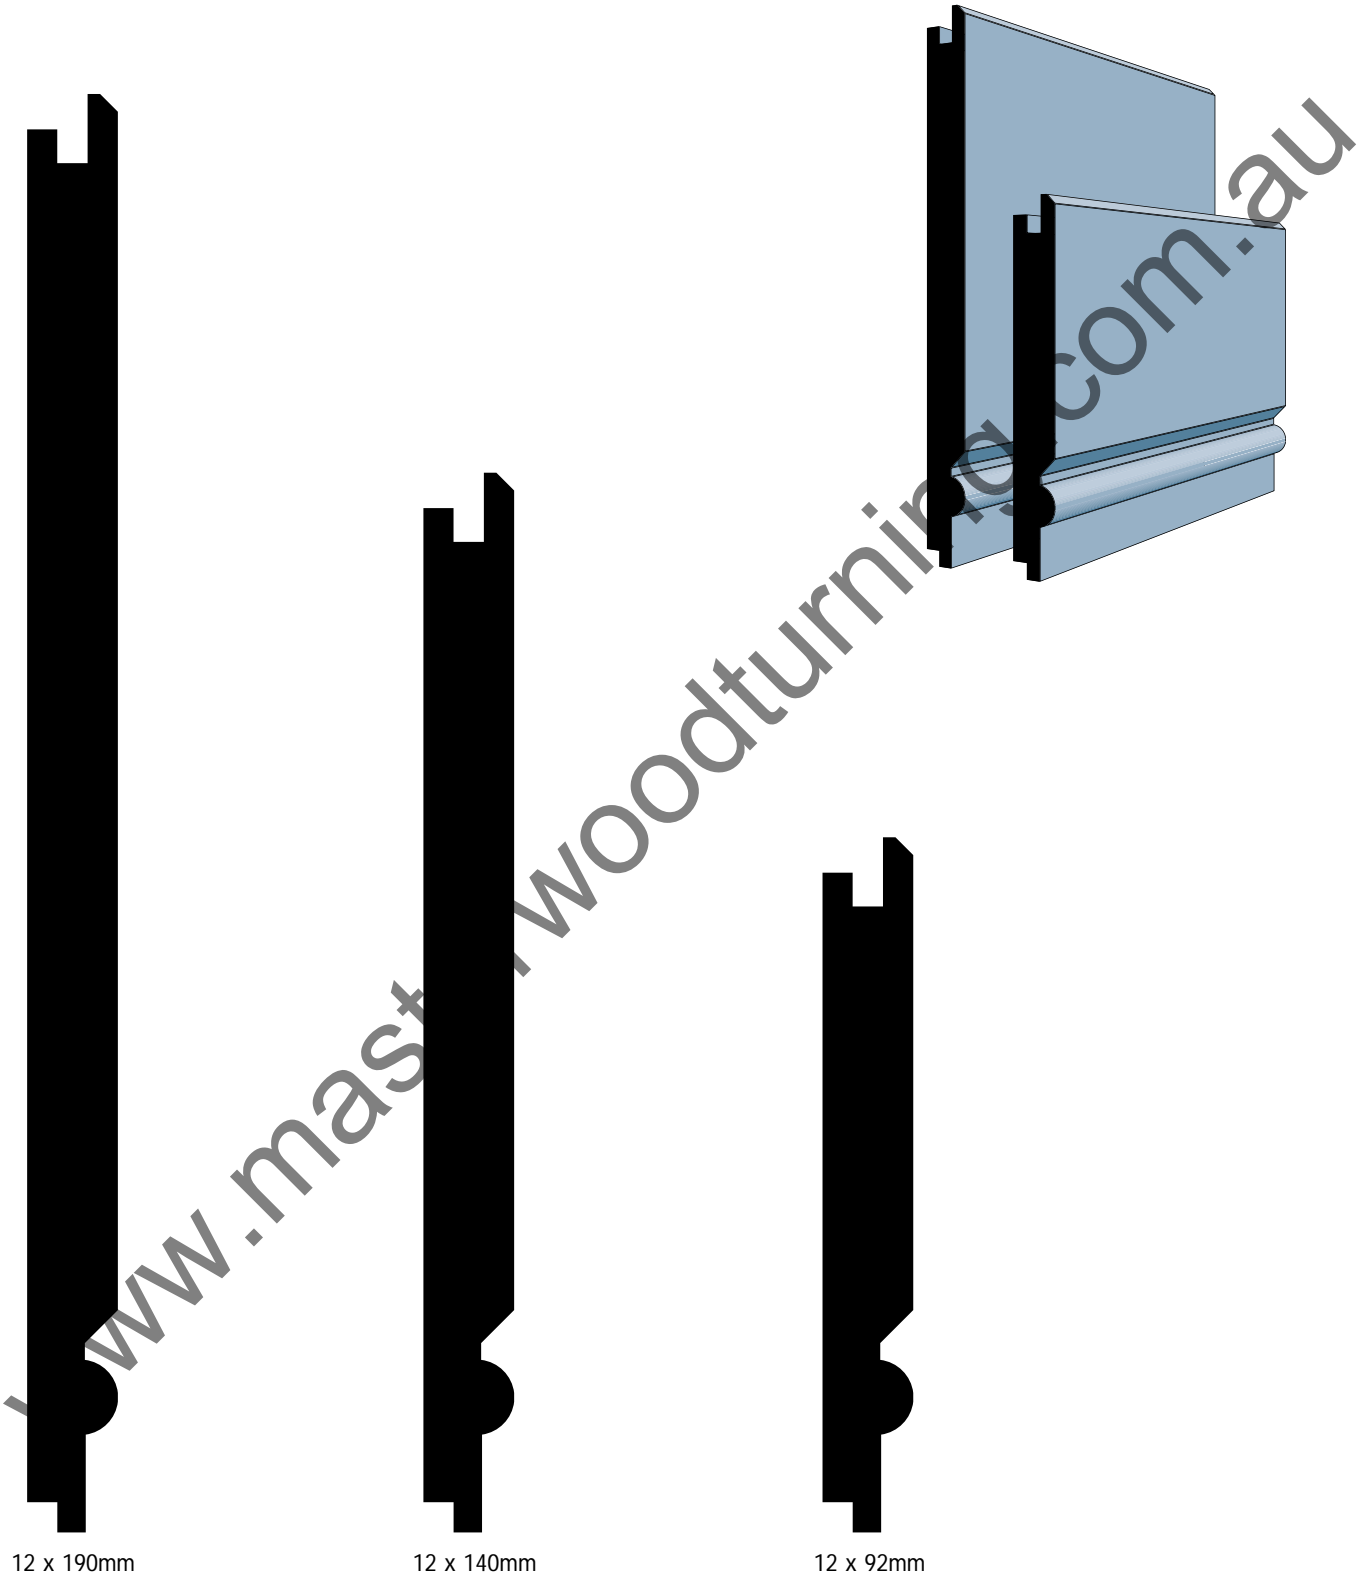

# Regency

---

12 x 190mm

12 x 140mm

12 x 92mm

Master Woodturning  
37 Lancaster Street  
Ingleburn NSW 2565  
E: [sales@masterwoodturning.com.au](mailto:sales@masterwoodturning.com.au)  
P: 02 9829 5000 F: 02 9829 5100