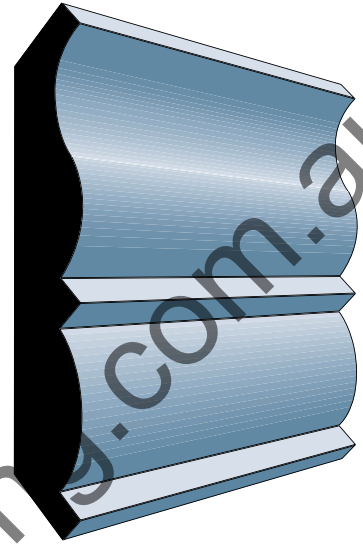

Cornice 2

18 x 113mm

Master Woodturning
37 Lancaster Street
Ingleburn NSW 2565
E: sales@masterwoodturning.com.au
P: 02 9829 5000 F: 02 9829 5100