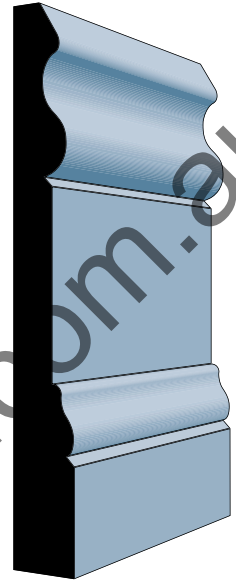

Warminster

ALSO Available in 18 x 290mm

18 x 240mm

18 x 190mm

18 x 140mm

Master Woodturning
37 Lancaster Street
Ingleburn NSW 2565

E: sales@masterwoodturning.com.au
P: 02 9829 5000 F: 02 9829 5100