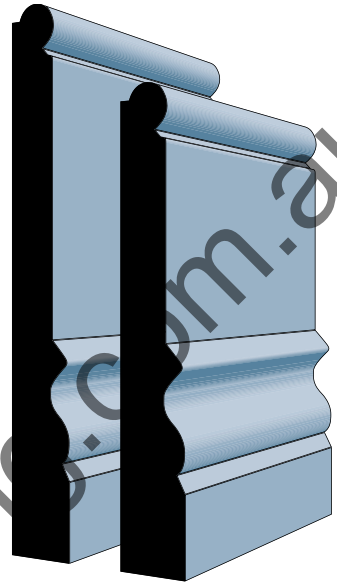

# Rothbury

---

18 x 140mm

18 x 117mm

Master Woodturning  
37 Lancaster Street  
Ingleburn NSW 2565  
E: [sales@masterwoodturning.com.au](mailto:sales@masterwoodturning.com.au)  
P: 02 9829 5000 F: 02 9829 5100