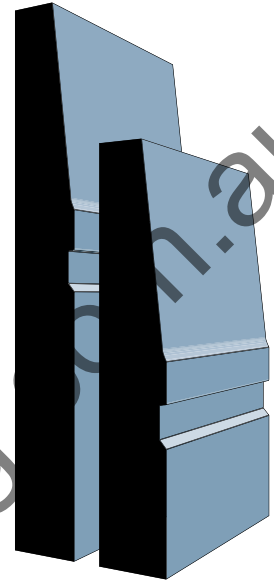

Redruth

ALSO Available in 25 x 290mm

25 x 240mm

25 x 190mm

25 x 140mm

Master Woodturning
37 Lancaster Street
Ingleburn NSW 2565
E: sales@masterwoodturning.com.au
P: 02 9829 5000 F: 02 9829 5100