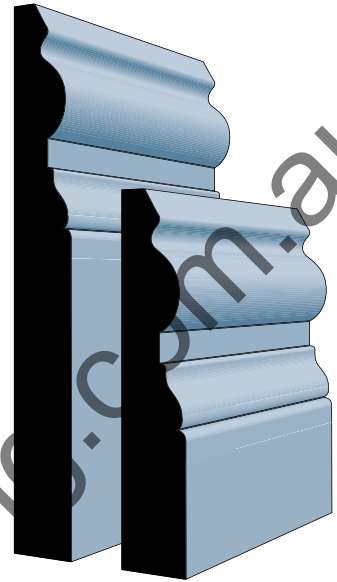

Preston

ALSO Available in 18 x 290mm

18 x 240mm

18 x 190mm

18 x 140mm

18 x 117mm

18 x 92mm

Master Woodturning
37 Lancaster Street
Ingleburn NSW 2565
E: sales@masterwoodturning.com.au
P: 02 9829 5000 F: 02 9829 5100