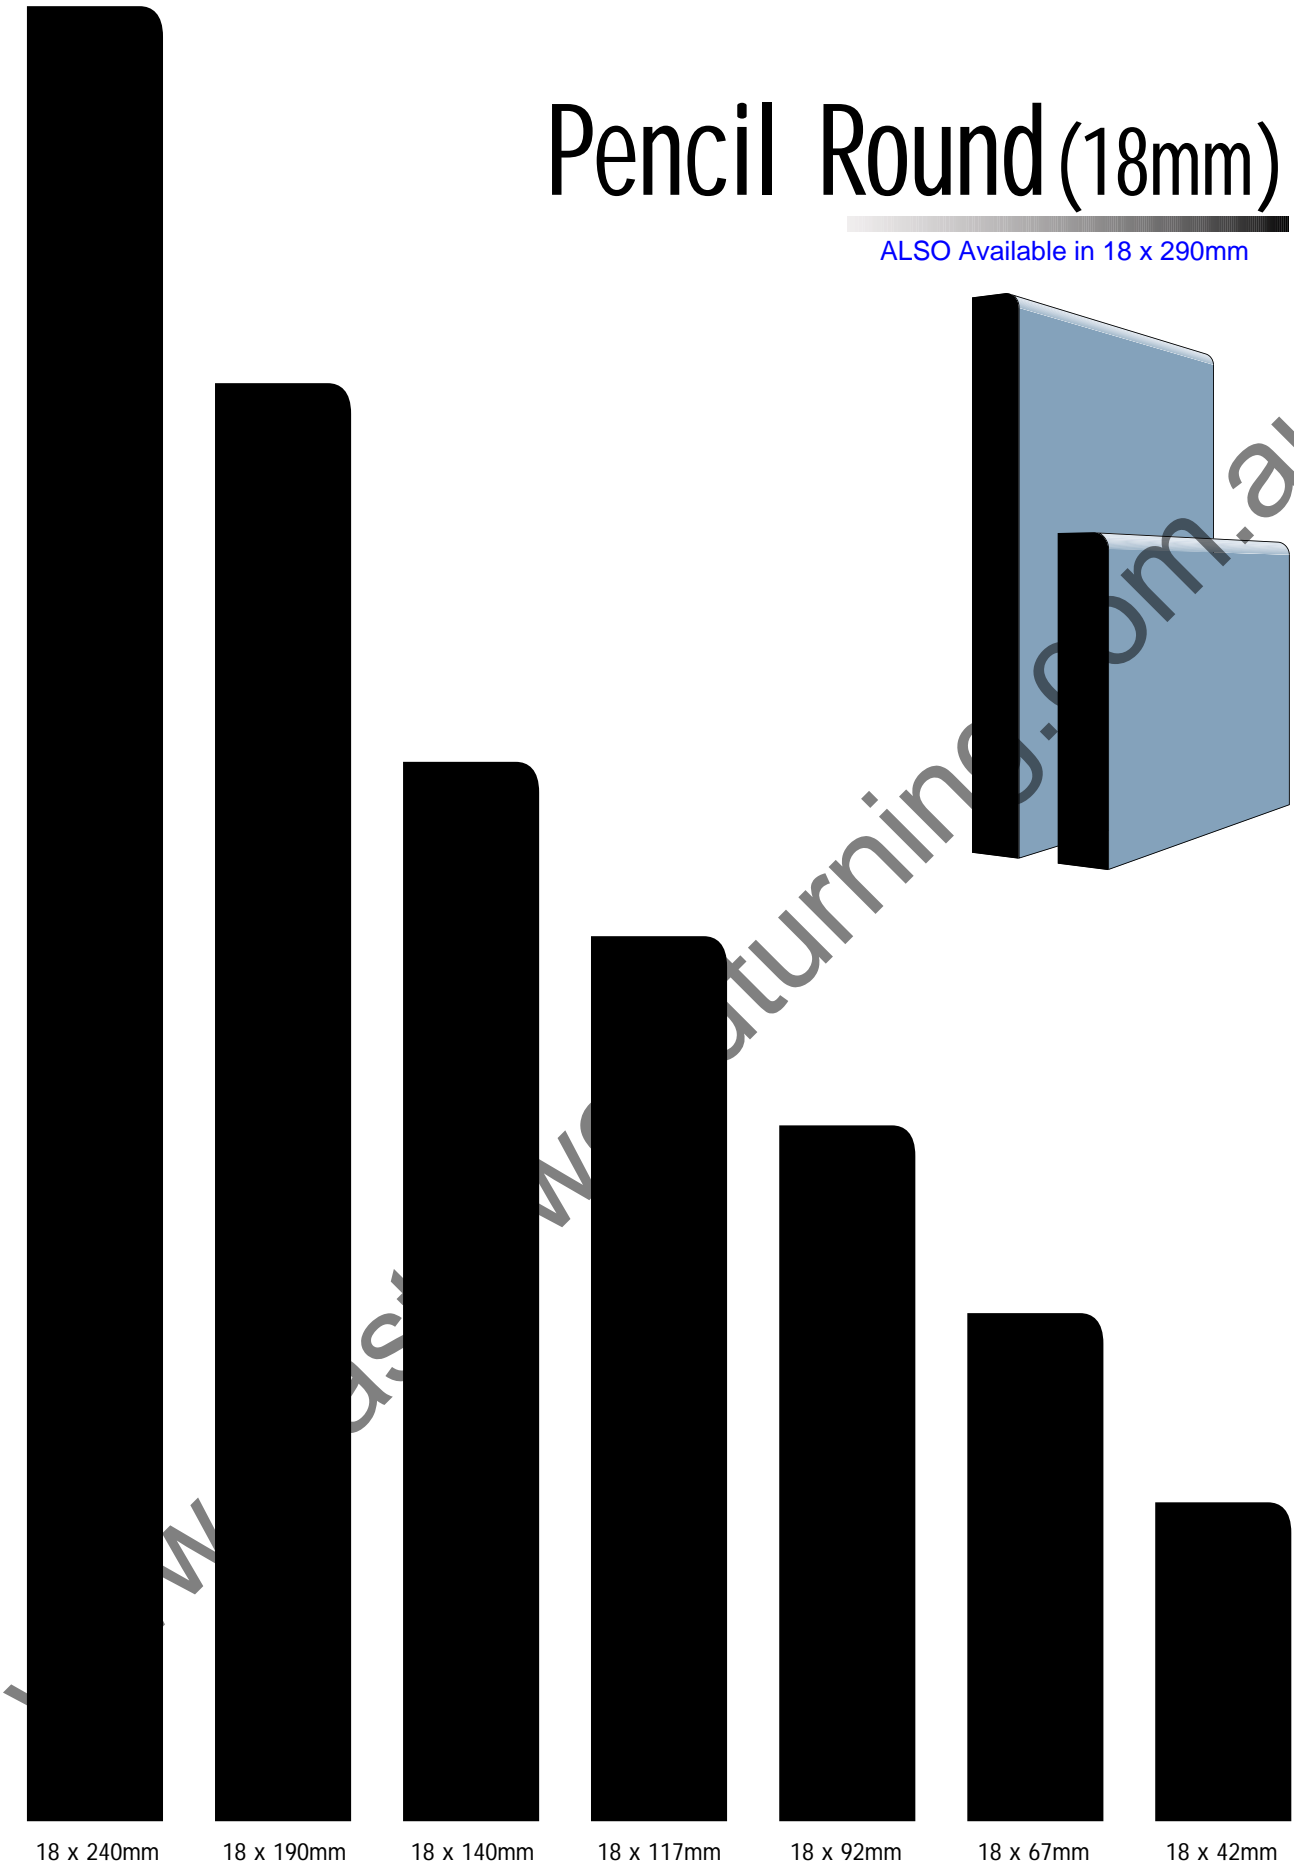

# Pencil Round (18mm)

ALSO Available in 18 x 290mm

18 x 240mm

18 x 190mm

18 x 140mm

18 x 117mm

18 x 92mm

18 x 67mm

18 x 42mm

Master Woodturning  
37 Lancaster Street  
Ingleburn NSW 2565

E: [sales@masterwoodturning.com.au](mailto:sales@masterwoodturning.com.au)

P: 02 9829 5000

F: 02 9829 5100