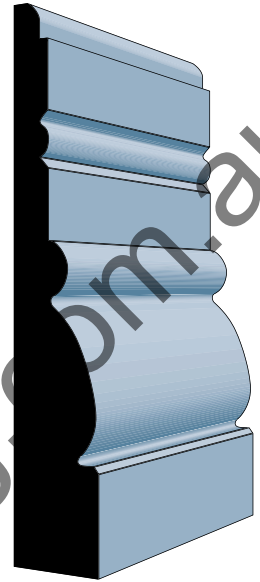

Margate

ALSO Available in 25 x 290mm

25 x 240mm

25 x 190mm

25 x 140mm

Master Woodturning
37 Lancaster Street
Ingleburn NSW 2565
E: sales@masterwoodturning.com.au
P: 02 9829 5000 F: 02 9829 5100