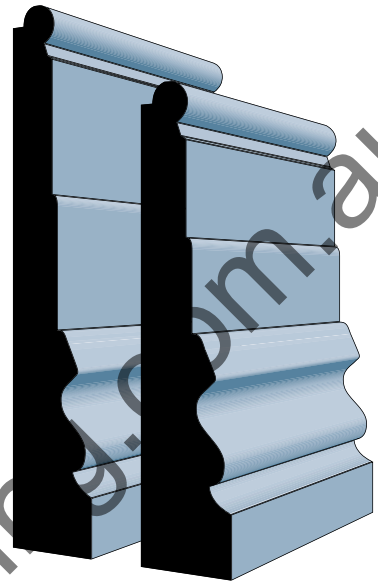

Lincoln

25 x 140mm

25 x 117mm

Master Woodturning
37 Lancaster Street
Ingleburn NSW 2565
E: sales@masterwoodturning.com.au
P: 02 9829 5000 F: 02 9829 5100