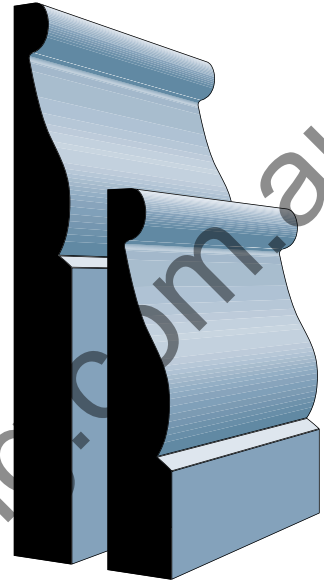

# Huntingdon

ALSO Available in 18 x 290mm

18 x 240mm

18 x 190mm

18 x 140mm

18 x 117mm

18 x 92mm

Master Woodturning  
37 Lancaster Street  
Ingleburn NSW 2565  
E: [sales@masterwoodturning.com.au](mailto:sales@masterwoodturning.com.au)  
P: 02 9829 5000 F: 02 9829 5100