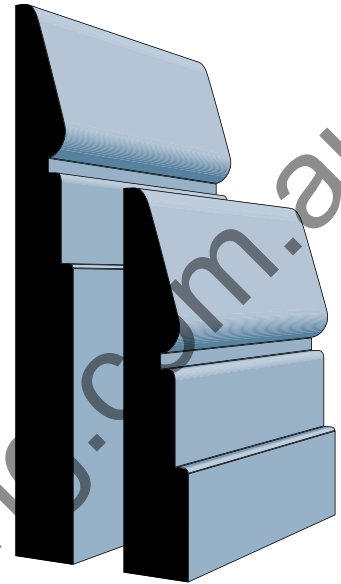

# Grimsby

ALSO Available in 18 x 290mm

18 x 240mm

18 x 190mm

18 x 140mm

18 x 117mm

18 x 92mm

Master Woodturning  
37 Lancaster Street  
Ingleburn NSW 2565  
E: [sales@masterwoodturning.com.au](mailto:sales@masterwoodturning.com.au)  
P: 02 9829 5000 F: 02 9829 5100