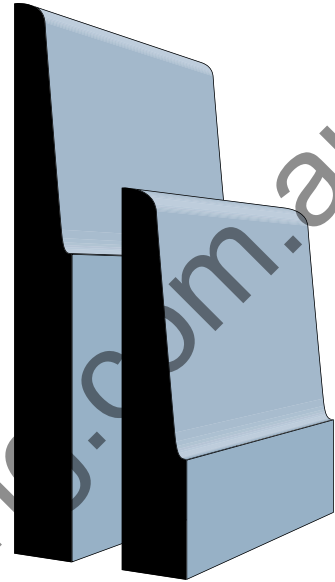

# Glynde

ALSO Available in 18 x 290mm

18 x 240mm

18 x 190mm

18 x 140mm

18 x 117mm

18 x 92mm

Master Woodturning  
37 Lancaster Street  
Ingleburn NSW 2565  
E: [sales@masterwoodturning.com.au](mailto:sales@masterwoodturning.com.au)  
P: 02 9829 5000 F: 02 9829 5100