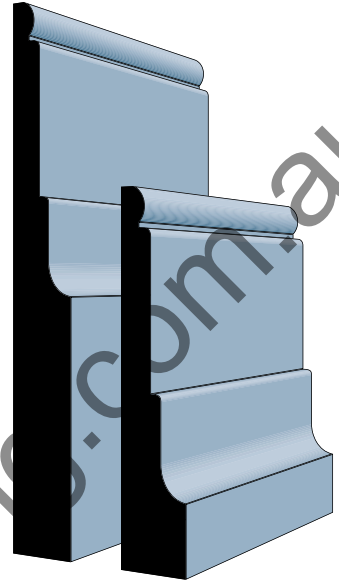

# Dewesbury

18 x 140mm

18 x 117mm

18 x 92mm

www.masterwoodturning.com.au

Master Woodturning  
37 Lancaster Street  
Ingleburn NSW 2565

E: [sales@masterwoodturning.com.au](mailto:sales@masterwoodturning.com.au)  
P: 02 9829 5000 F: 02 9829 5100