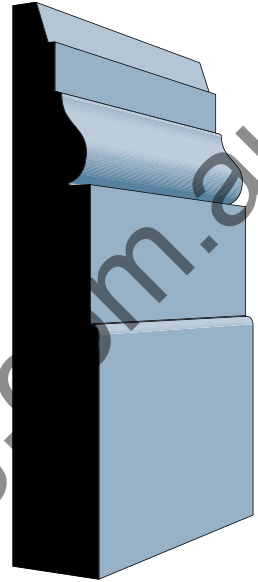

# Crewe

ALSO Available in 25 x 290mm

25 x 240mm

25 x 190mm

25 x 140mm

Master Woodturning  
37 Lancaster Street  
Ingleburn NSW 2565  
E: [sales@masterwoodturning.com.au](mailto:sales@masterwoodturning.com.au)  
P: 02 9829 5000 F: 02 9829 5100