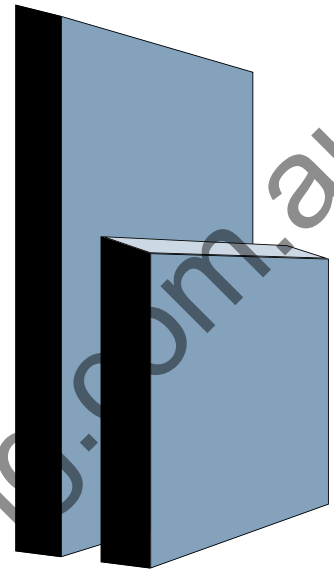

Bevel (12mm)

12 x 190mm

12 x 140mm

12 x 117mm

12 x 92mm

12 x 67mm

12 x 42mm

Master Woodturning
37 Lancaster Street
Ingleburn NSW 2565
E: sales@masterwoodturning.com.au
P: 02 9829 5000 F: 02 9829 5100