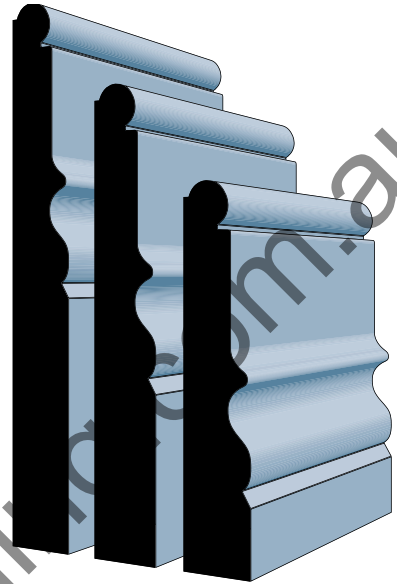

Berkshire

18 x 140mm

18 x 117mm

18 x 92mm

Master Woodturning
37 Lancaster Street
Ingleburn NSW 2565
E: sales@masterwoodturning.com.au
P: 02 9829 5000 F: 02 9829 5100