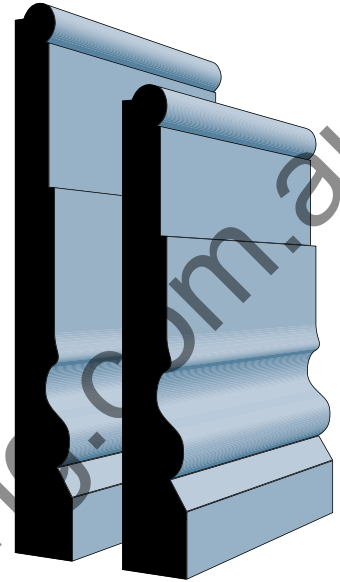

Bayford

18 x 140mm

18 x 117mm

Master Woodturning
37 Lancaster Street
Ingleburn NSW 2565
E: sales@masterwoodturning.com.au
P: 02 9829 5000 F: 02 9829 5100