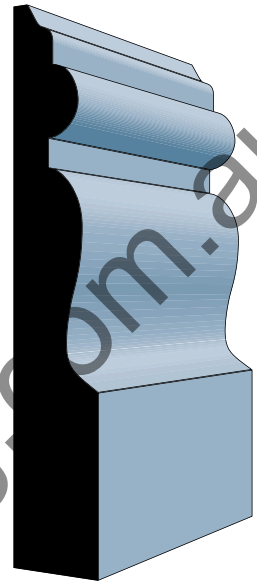

Battle

ALSO Available in 25 x 290mm

25 x 240mm

25 x 190mm

25 x 140mm

Master Woodturning
37 Lancaster Street
Ingleburn NSW 2565
E: sales@masterwoodturning.com.au
P: 02 9829 5000 F: 02 9829 5100