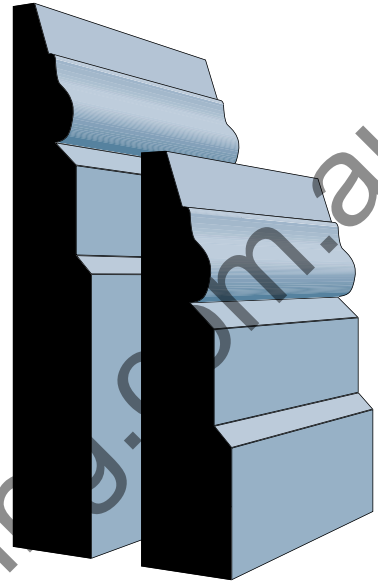

# Barnstaple

ALSO Available in 25 x 290mm

25 x 240mm

25 x 190mm

25 x 140mm

25 x 117mm

25 x 100mm

Master Woodturning  
37 Lancaster Street  
Ingleburn NSW 2565