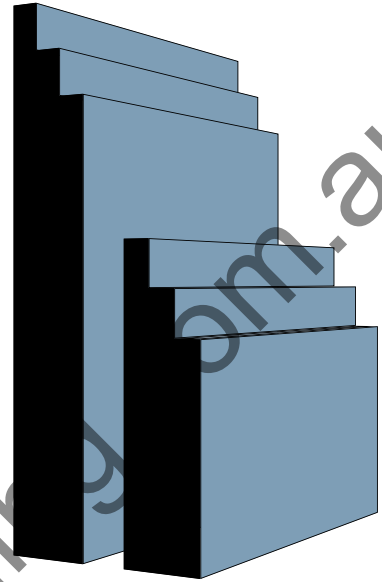

Aylesbury

ALSO Available in 18 x 290mm

ALSO AVAILABLE IN 18 x 290mm

18 x 240mm

18 x 190mm

18 x 140mm

18 x 117mm

18 x 92mm

18 x 67mm

18 x 42mm

Master Woodturning
37 Lancaster Street
Ingleburn NSW 2565
E: sales@masterwoodturning.com.au
P: 02 9829 5000 F: 02 9829 5100