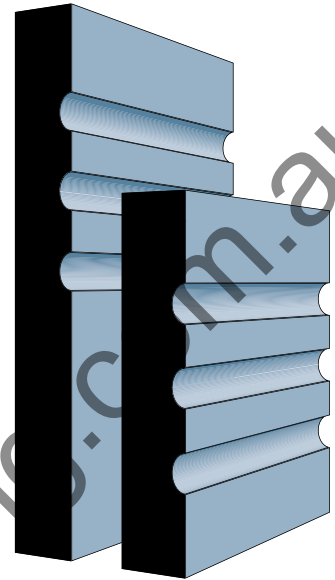

Ansley

ALSO Available in 18 x 290mm

18 x 240mm

18 x 190mm

18 x 140mm

18 x 117mm

18 x 92mm

Master Woodturning
37 Lancaster Street
Ingleburn NSW 2565