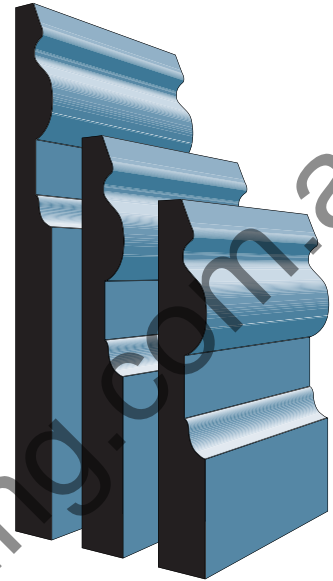

Acton

ALSO Available in 18 x 290mm

18 x 240mm

18 x 190mm

18 x 140mm

18 x 117mm

18 x 92mm

Master Woodturning
37 Lancaster Street
Ingleburn, NSW 2565