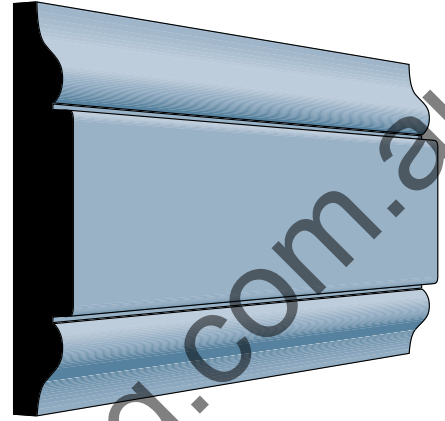

# Orford

---

12 x 140mm

12 x 117mm

12 x 92mm

12 x 67mm

Master Woodturning  
37 Lancaster Street  
Ingleburn, NSW 2565

E: [sales@masterwoodturning.com.au](mailto:sales@masterwoodturning.com.au)