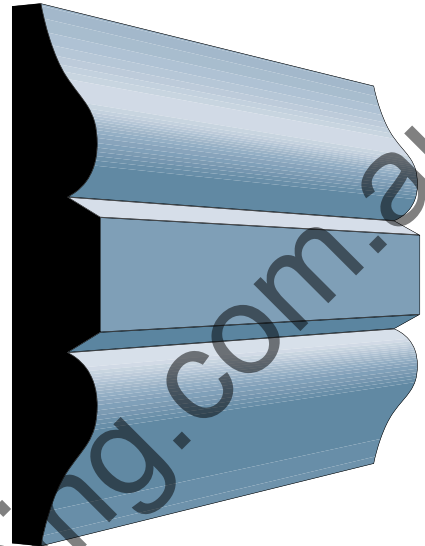

# Lancaster

---

18 x 140mm

18 x 117mm

18 x 92mm

Master Woodturning  
37 Lancaster Street  
Ingleburn, NSW 2565  
E: [sales@masterwoodturning.com.au](mailto:sales@masterwoodturning.com.au)  
P: 02 9829 5000      F: 02 9829 5100