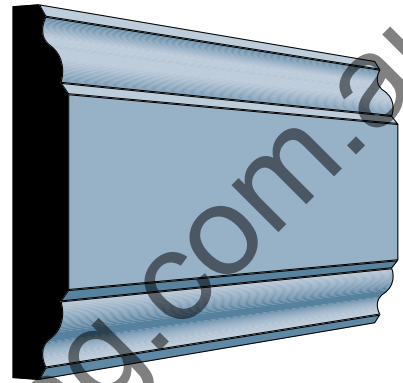

# Lambourn

---

12 x 140mm

12 x 117mm

12 x 92mm

12 x 67mm

Master Woodturning  
37 Lancaster Street  
Ingleburn, NSW 2565

E: [sales@masterwoodturning.com.au](mailto:sales@masterwoodturning.com.au)